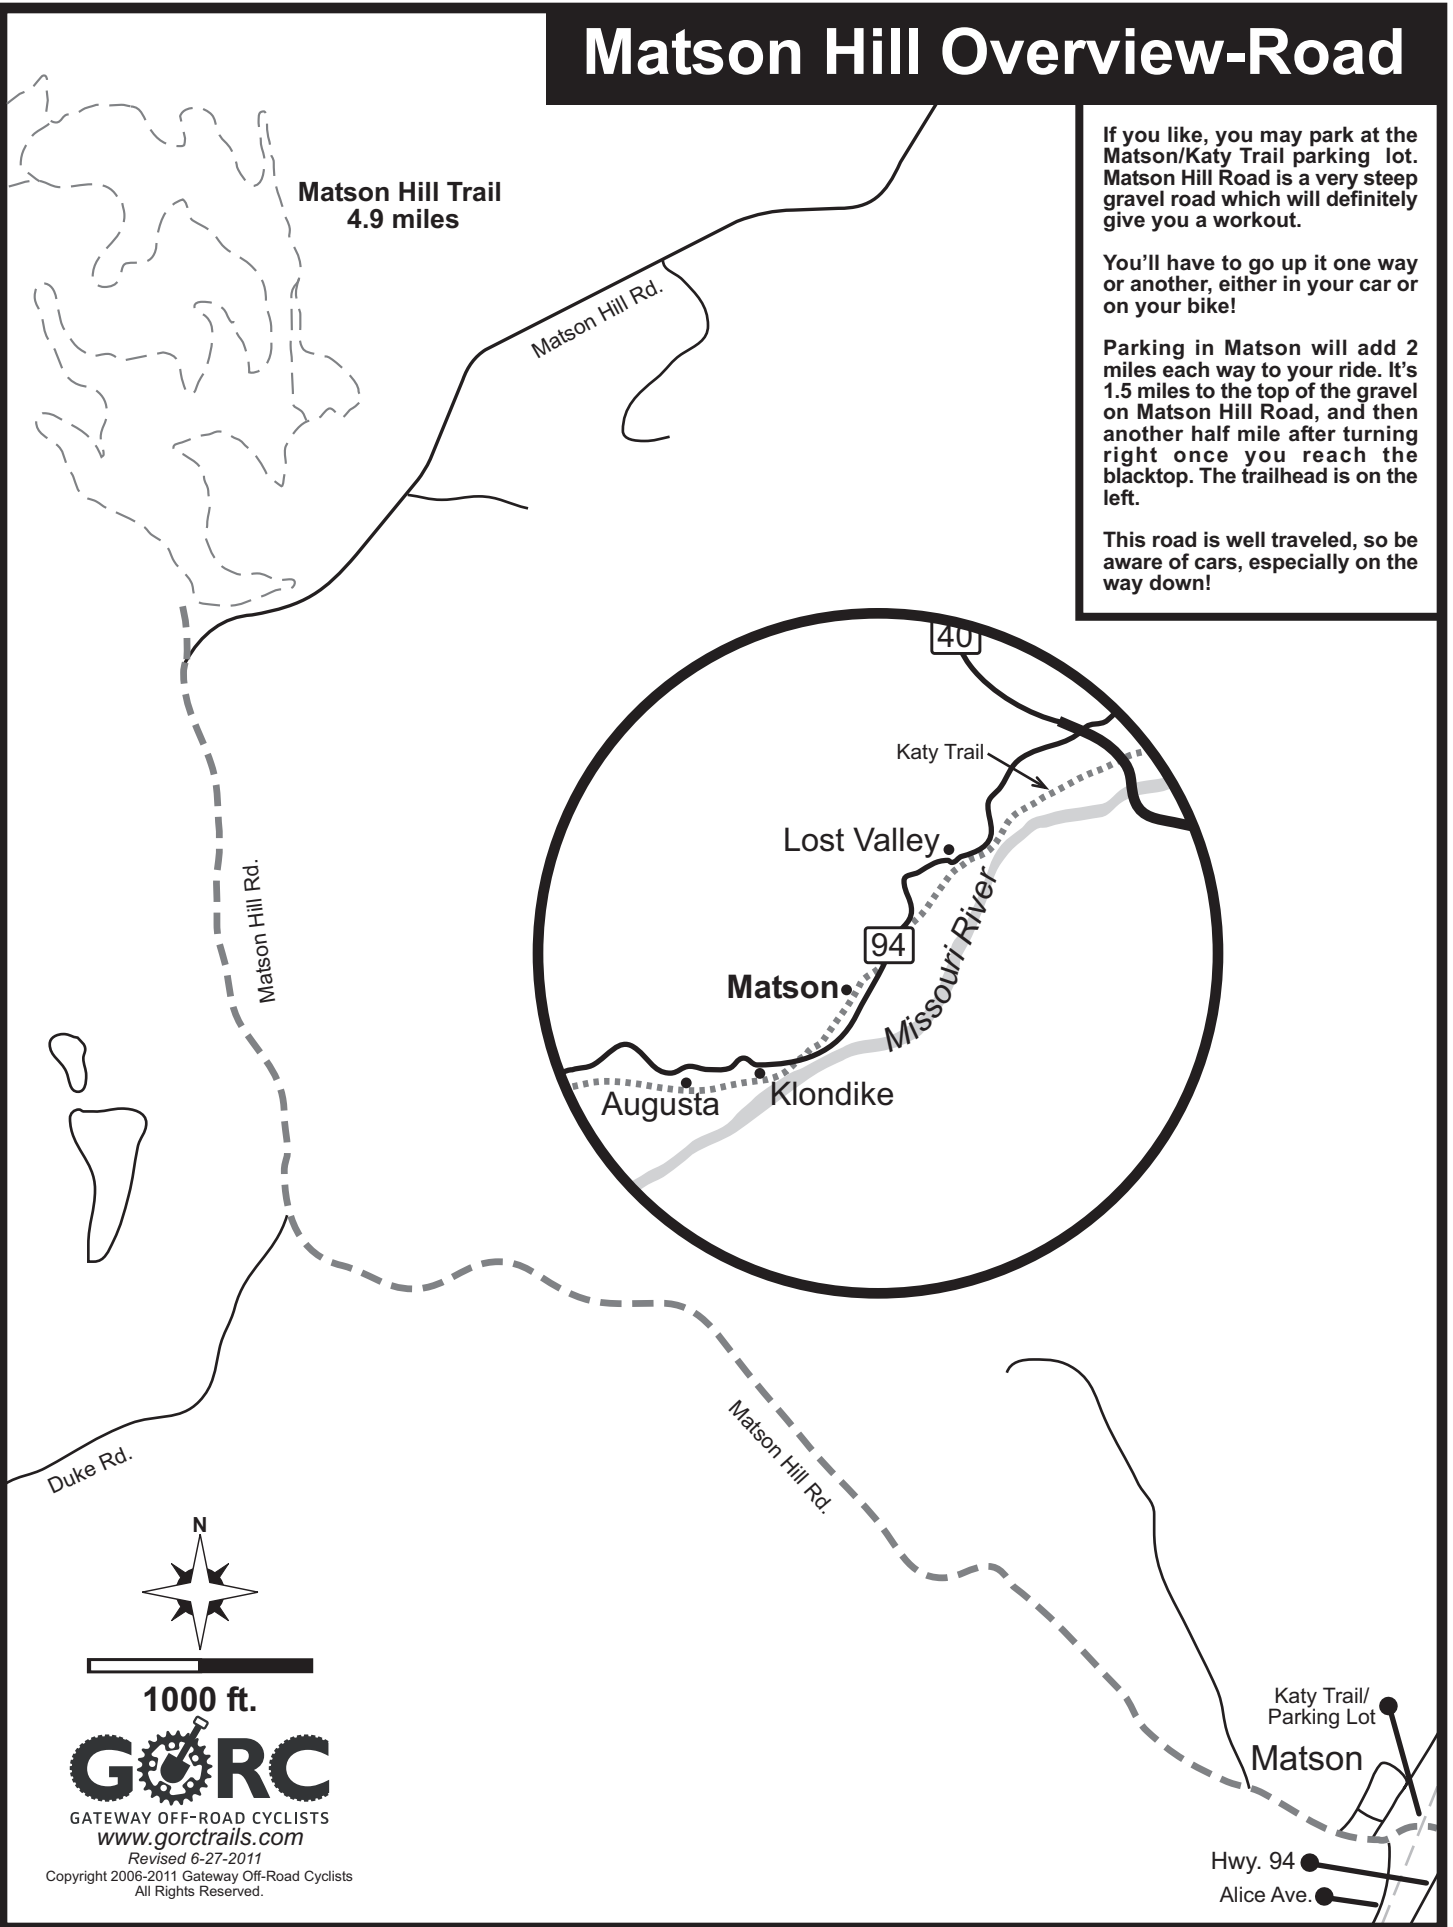

Matson Hill Overview-Road

Matson Hill Trail
4.9 miles

If you like, you may park at the Matson/Katy Trail parking lot. Matson Hill Road is a very steep gravel road which will definitely give you a workout.

You'll have to go up it one way or another, either in your car or on your bike!

Parking in Matson will add 2 miles each way to your ride. It's 1.5 miles to the top of the gravel on Matson Hill Road, and then another half mile after turning right once you reach the blacktop. The trailhead is on the left.

This road is well traveled, so be aware of cars, especially on the way down!

Katy Trail/
Parking Lot

Matson

Hwy. 94

Alice Ave.

1000 ft.

GATEWAY OFF-ROAD CYCLISTS

www.gorctrails.com

Revised 6-27-2011

Copyright 2006-2011 Gateway Off-Road Cyclists
All Rights Reserved.