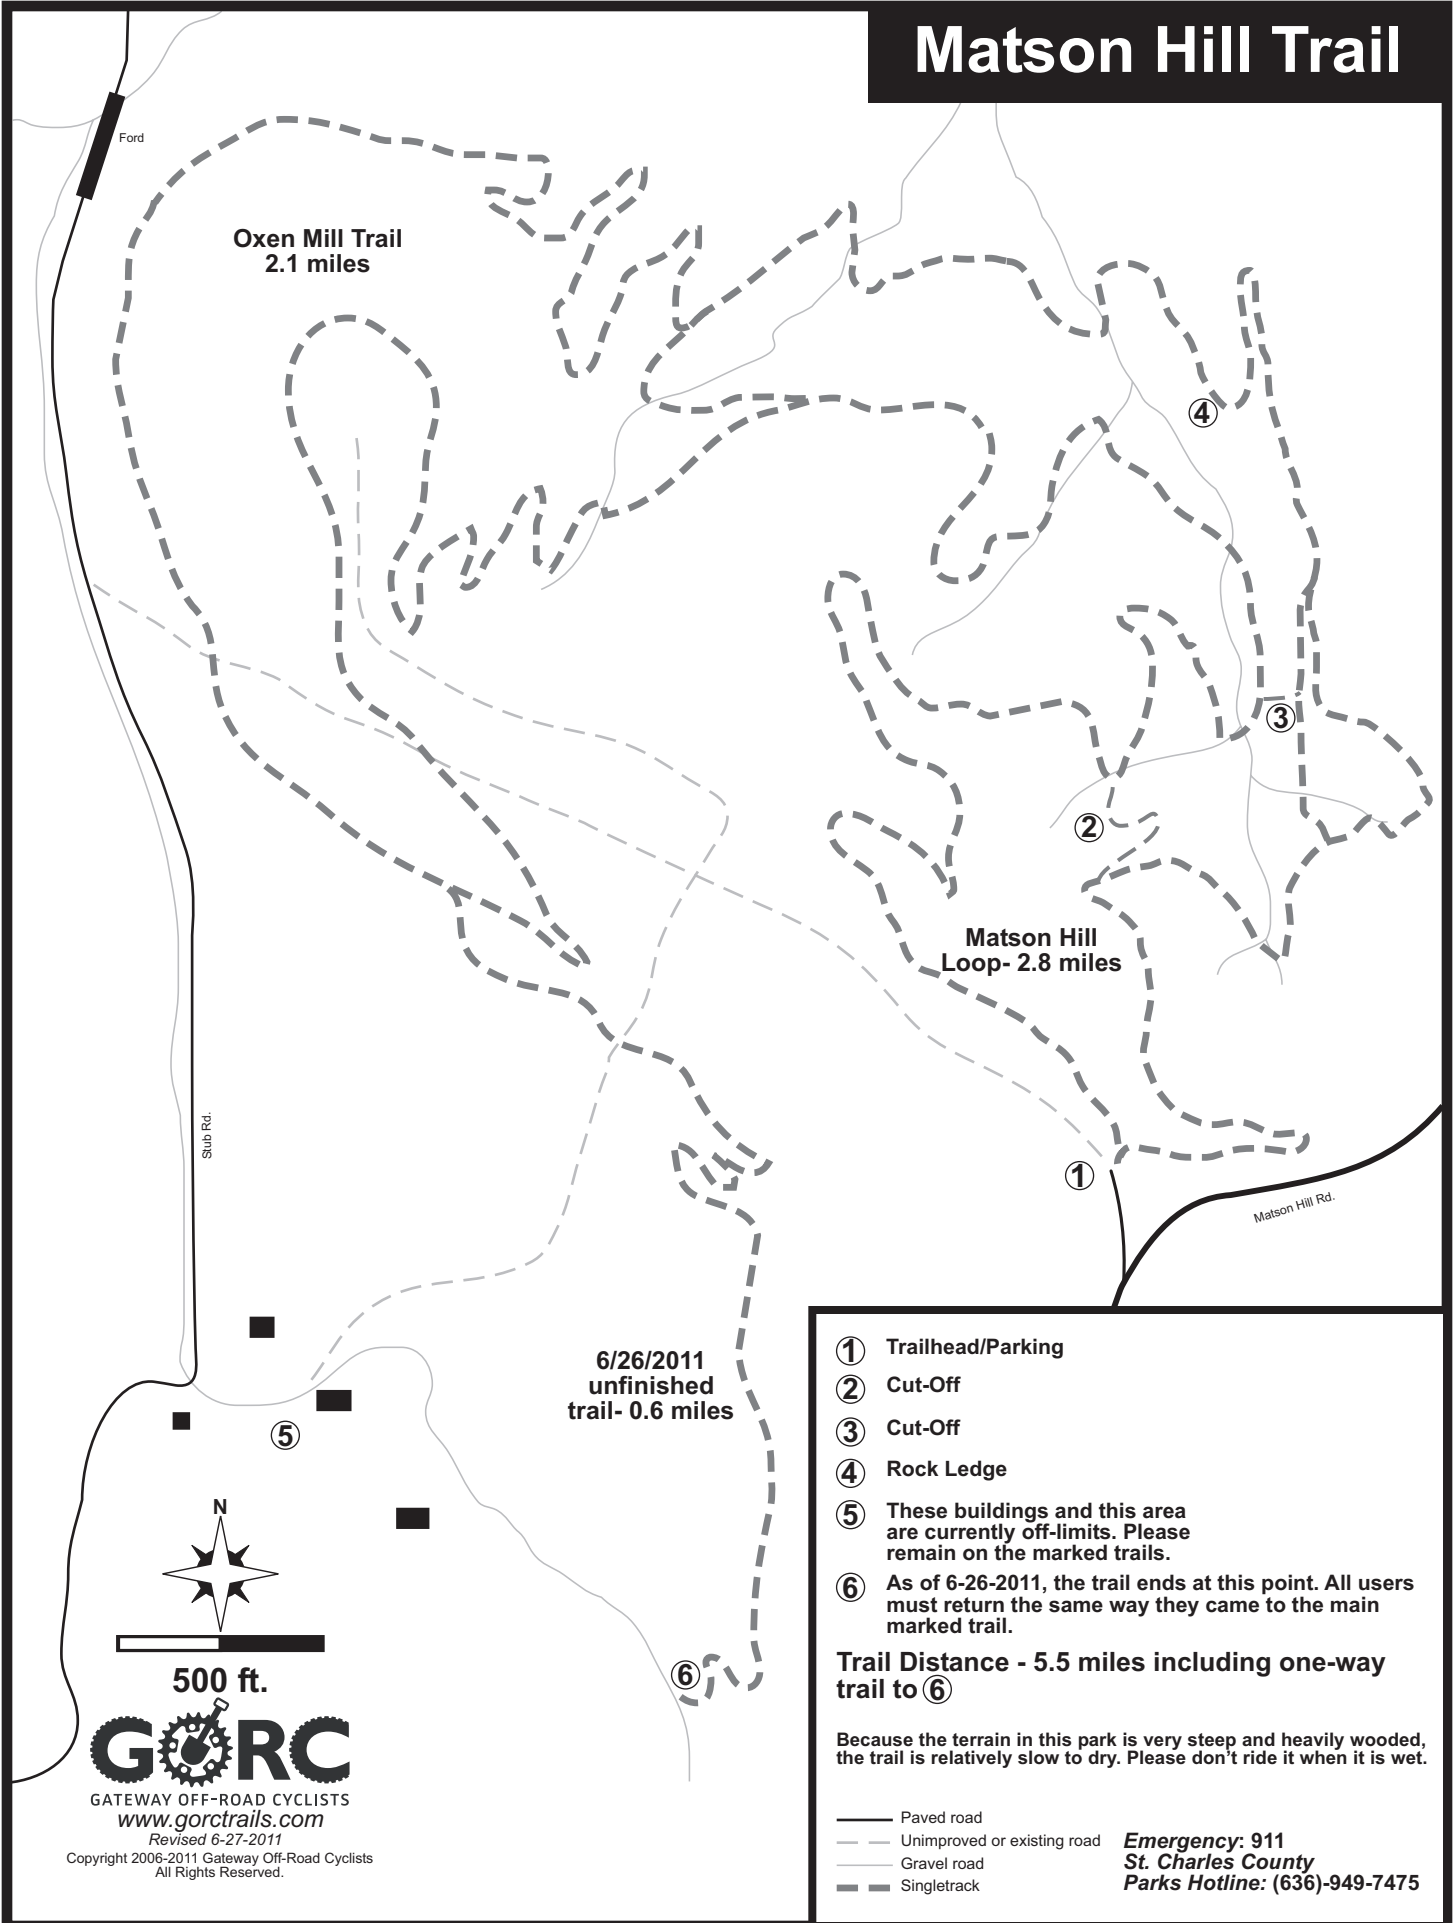

Matson Hill Trail

Ford

Oxen Mill Trail
2.1 miles

④

③

②

Matson Hill
Loop- 2.8 miles

①

Copyright 2006-2011 Gateway Off-Road Cyclists
All Rights Reserved.

Matson Hill Overview-Road

Matson Hill Trail
4.9 miles

If you like, you may park at the Matson/Katy Trail parking lot. Matson Hill Road is a very steep gravel road which will definitely give you a workout.

You'll have to go up it one way or another, either in your car or on your bike!

Parking in Matson will add 2 miles each way to your ride. It's 1.5 miles to the top of the gravel on Matson Hill Road, and then another half mile after turning right once you reach the blacktop. The trailhead is on the left.

This road is well traveled, so be aware of cars, especially on the way down!

Katy Trail/
Parking Lot

Matson

Hwy. 94

Alice Ave.

1000 ft.

GATEWAY OFF-ROAD CYCLISTS

www.gorctrails.com