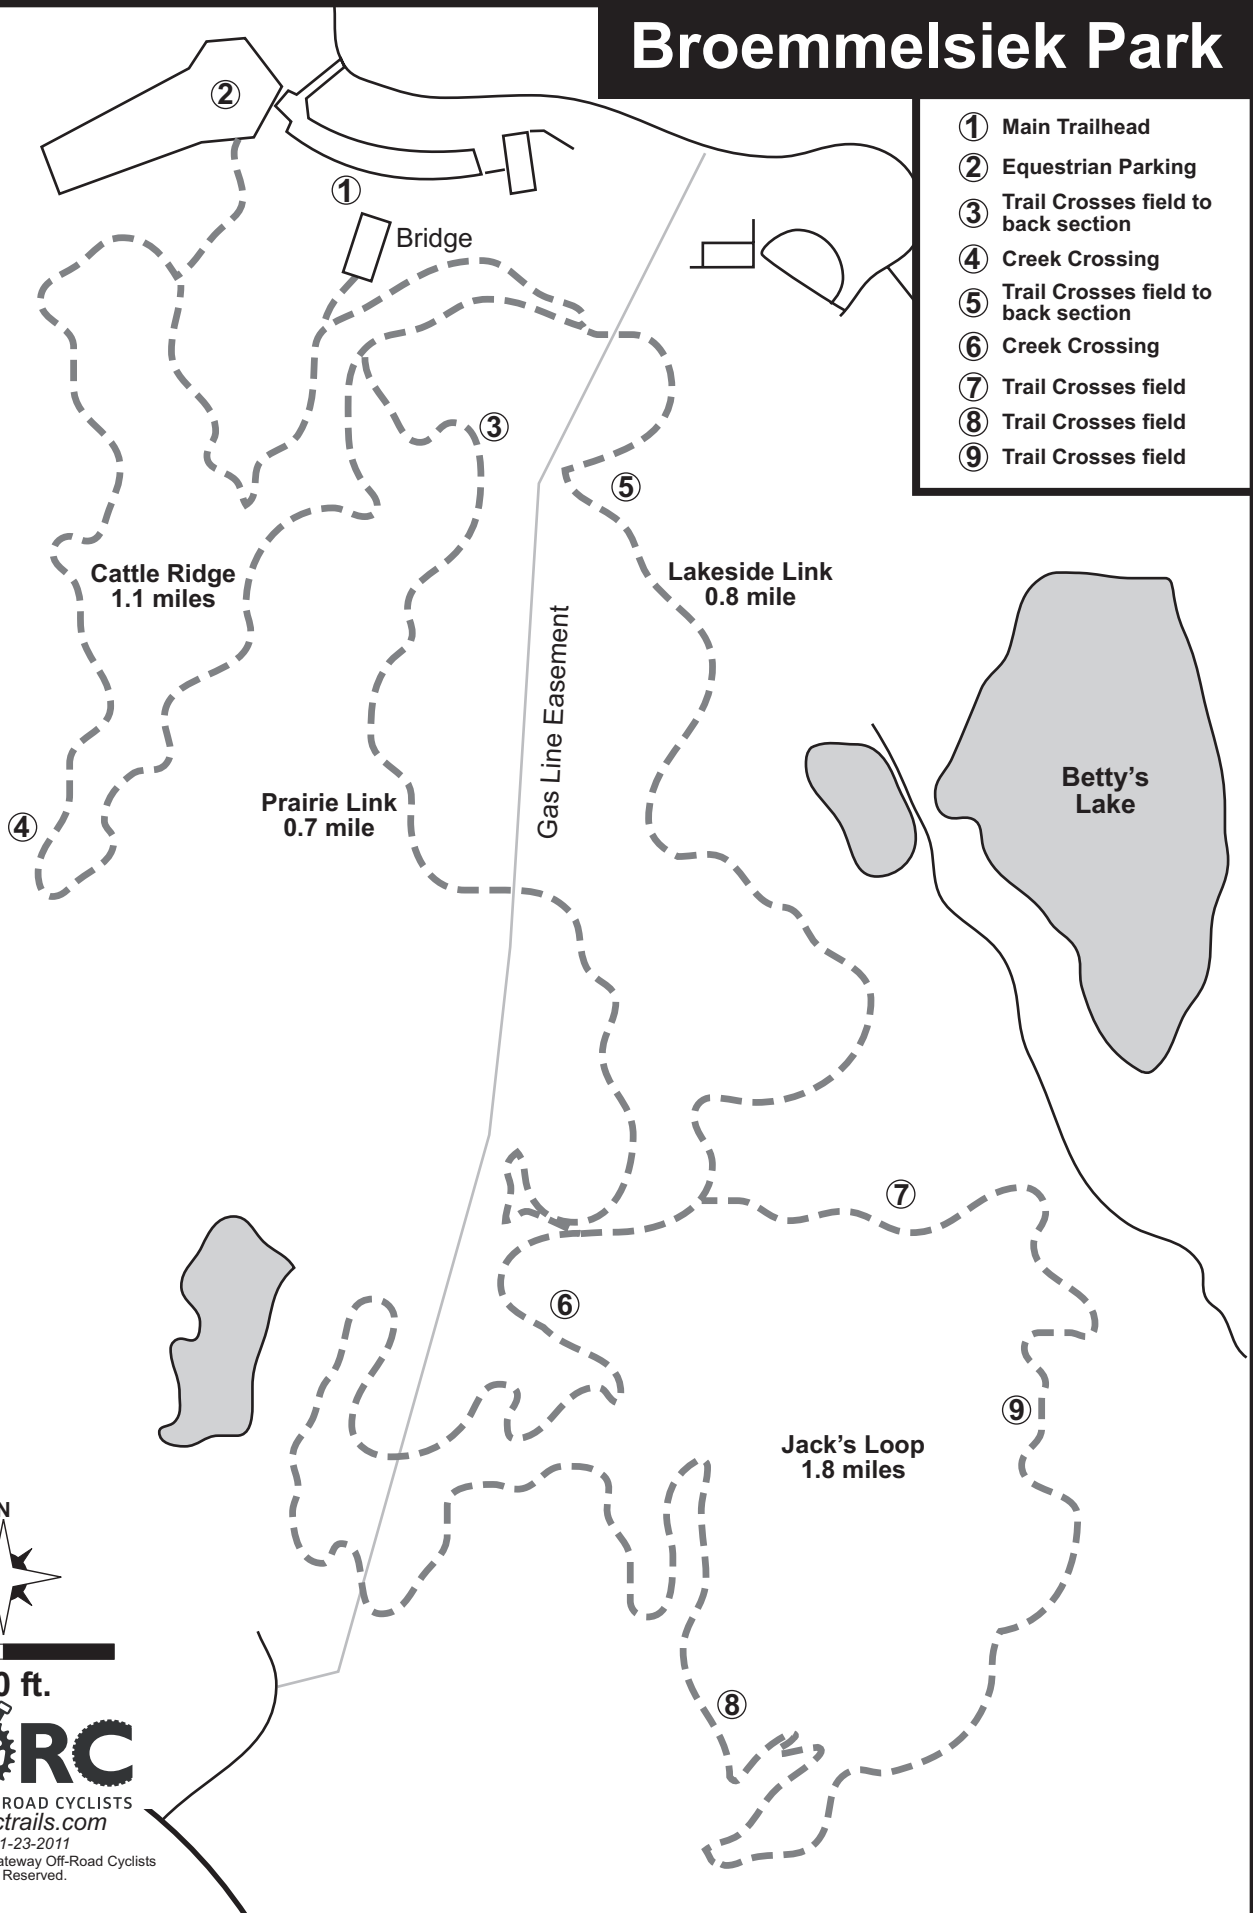

Broemmelsiek Park

- ① Main Trailhead
- ② Equestrian Parking
- ③ Trail Crosses field to back section
- ④ Creek Crossing
- ⑤ Trail Crosses field to back section
- ⑥ Creek Crossing
- ⑦ Trail Crosses field
- ⑧ Trail Crosses field
- ⑨ Trail Crosses field

500 ft.

GATEWAY OFF-ROAD CYCLISTS
www.gorctrails.com

Revised 1-23-2011

Copyright 2006-2011 Gateway Off-Road Cyclists
All Rights Reserved.